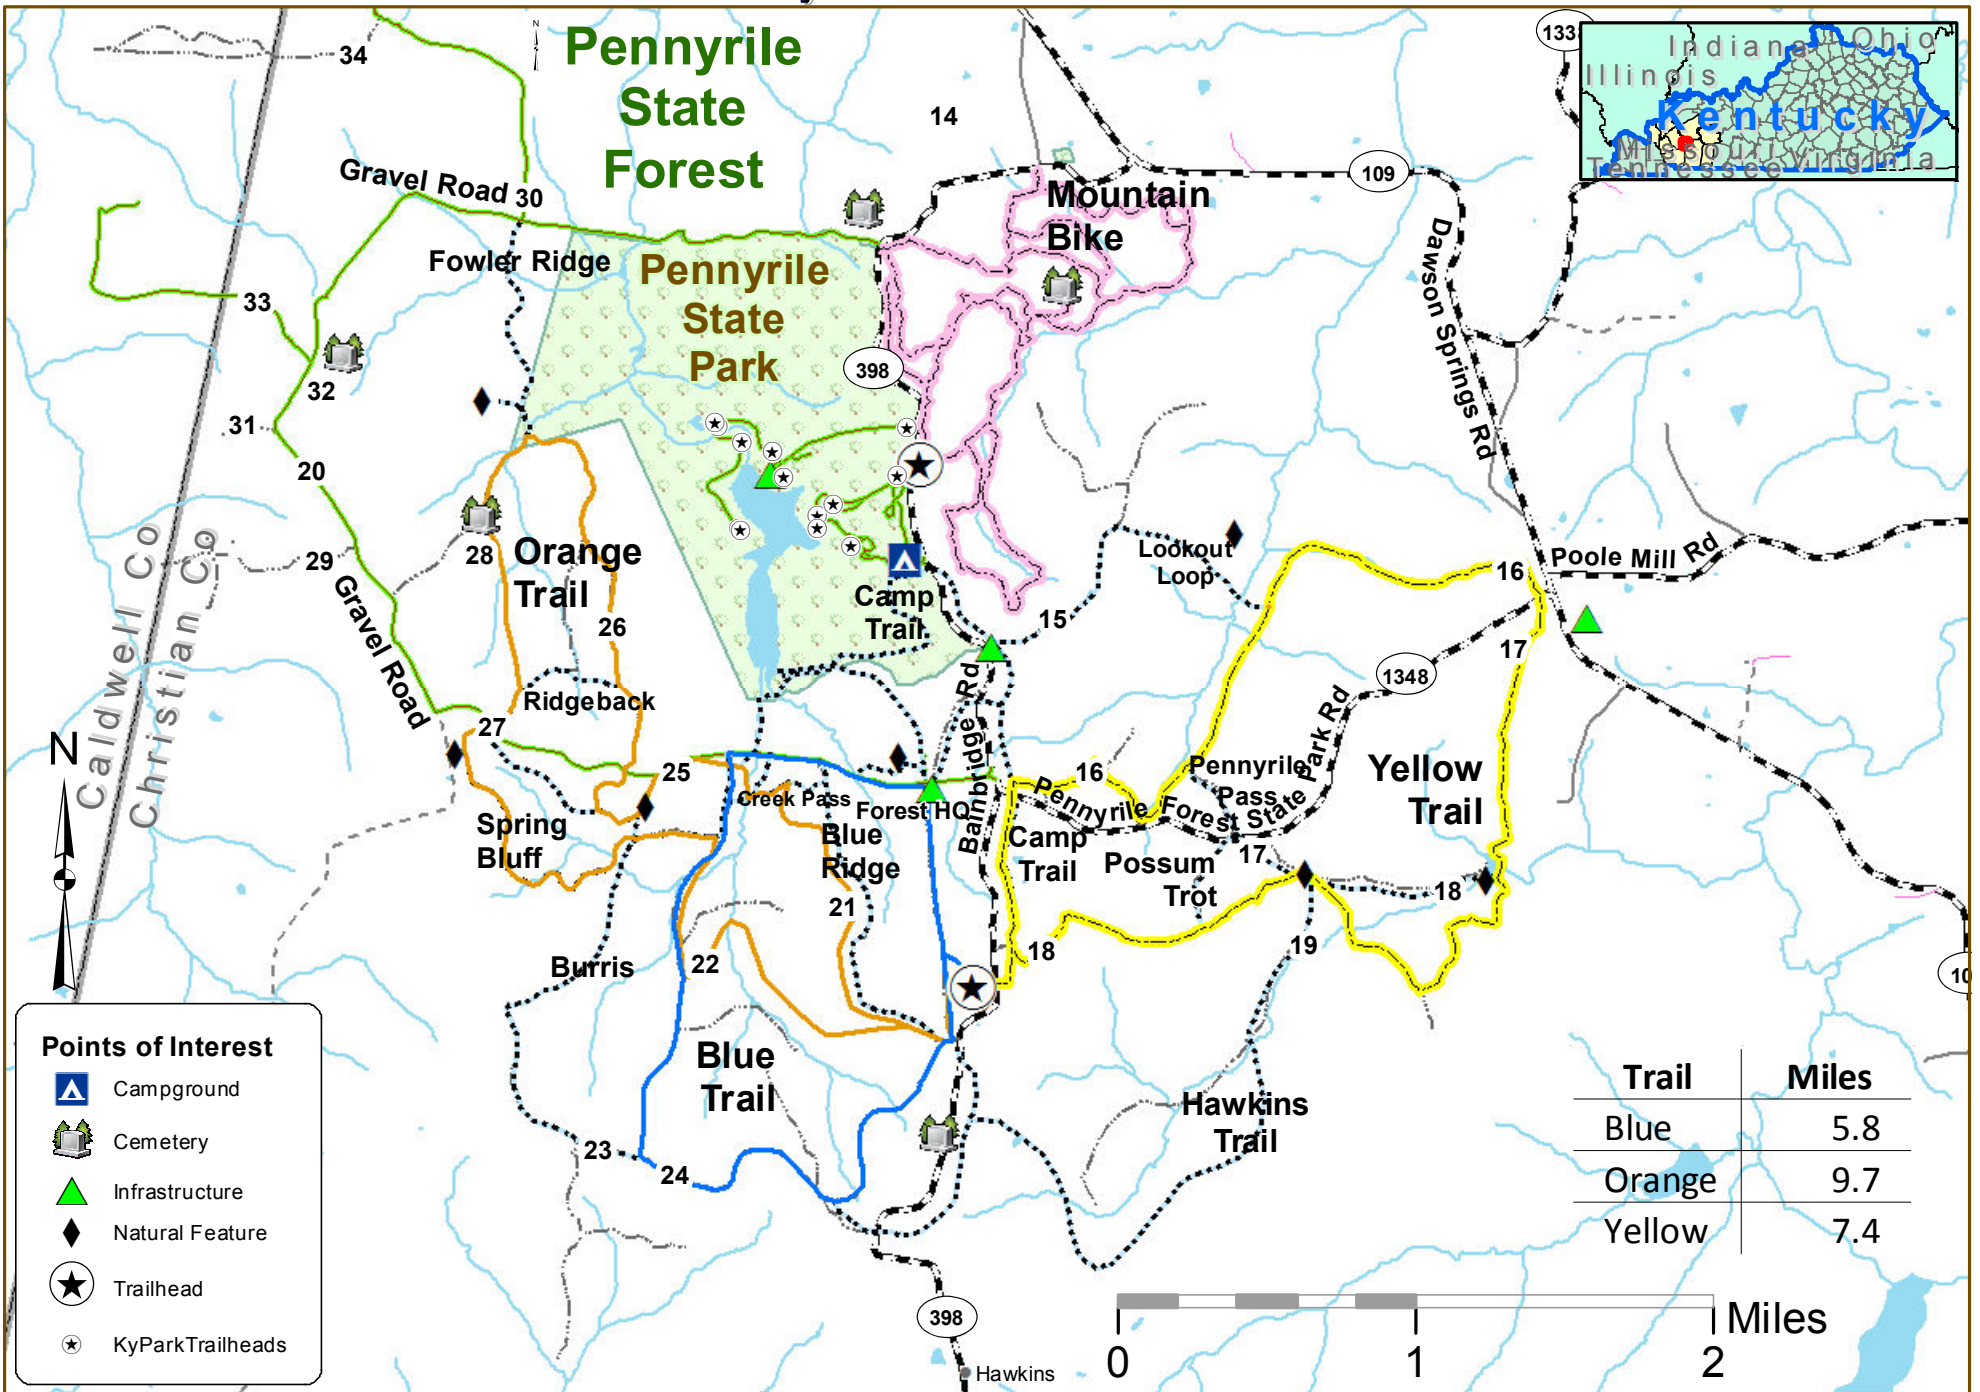

Pennyryle State Forest Trails

Points of Interest

-  Campground
-  Cemetery
-  Infrastructure
-  Natural Feature
-  Trailhead
-  KyParkTrailheads

Trail	Miles
Blue	5.8
Orange	9.7
Yellow	7.4