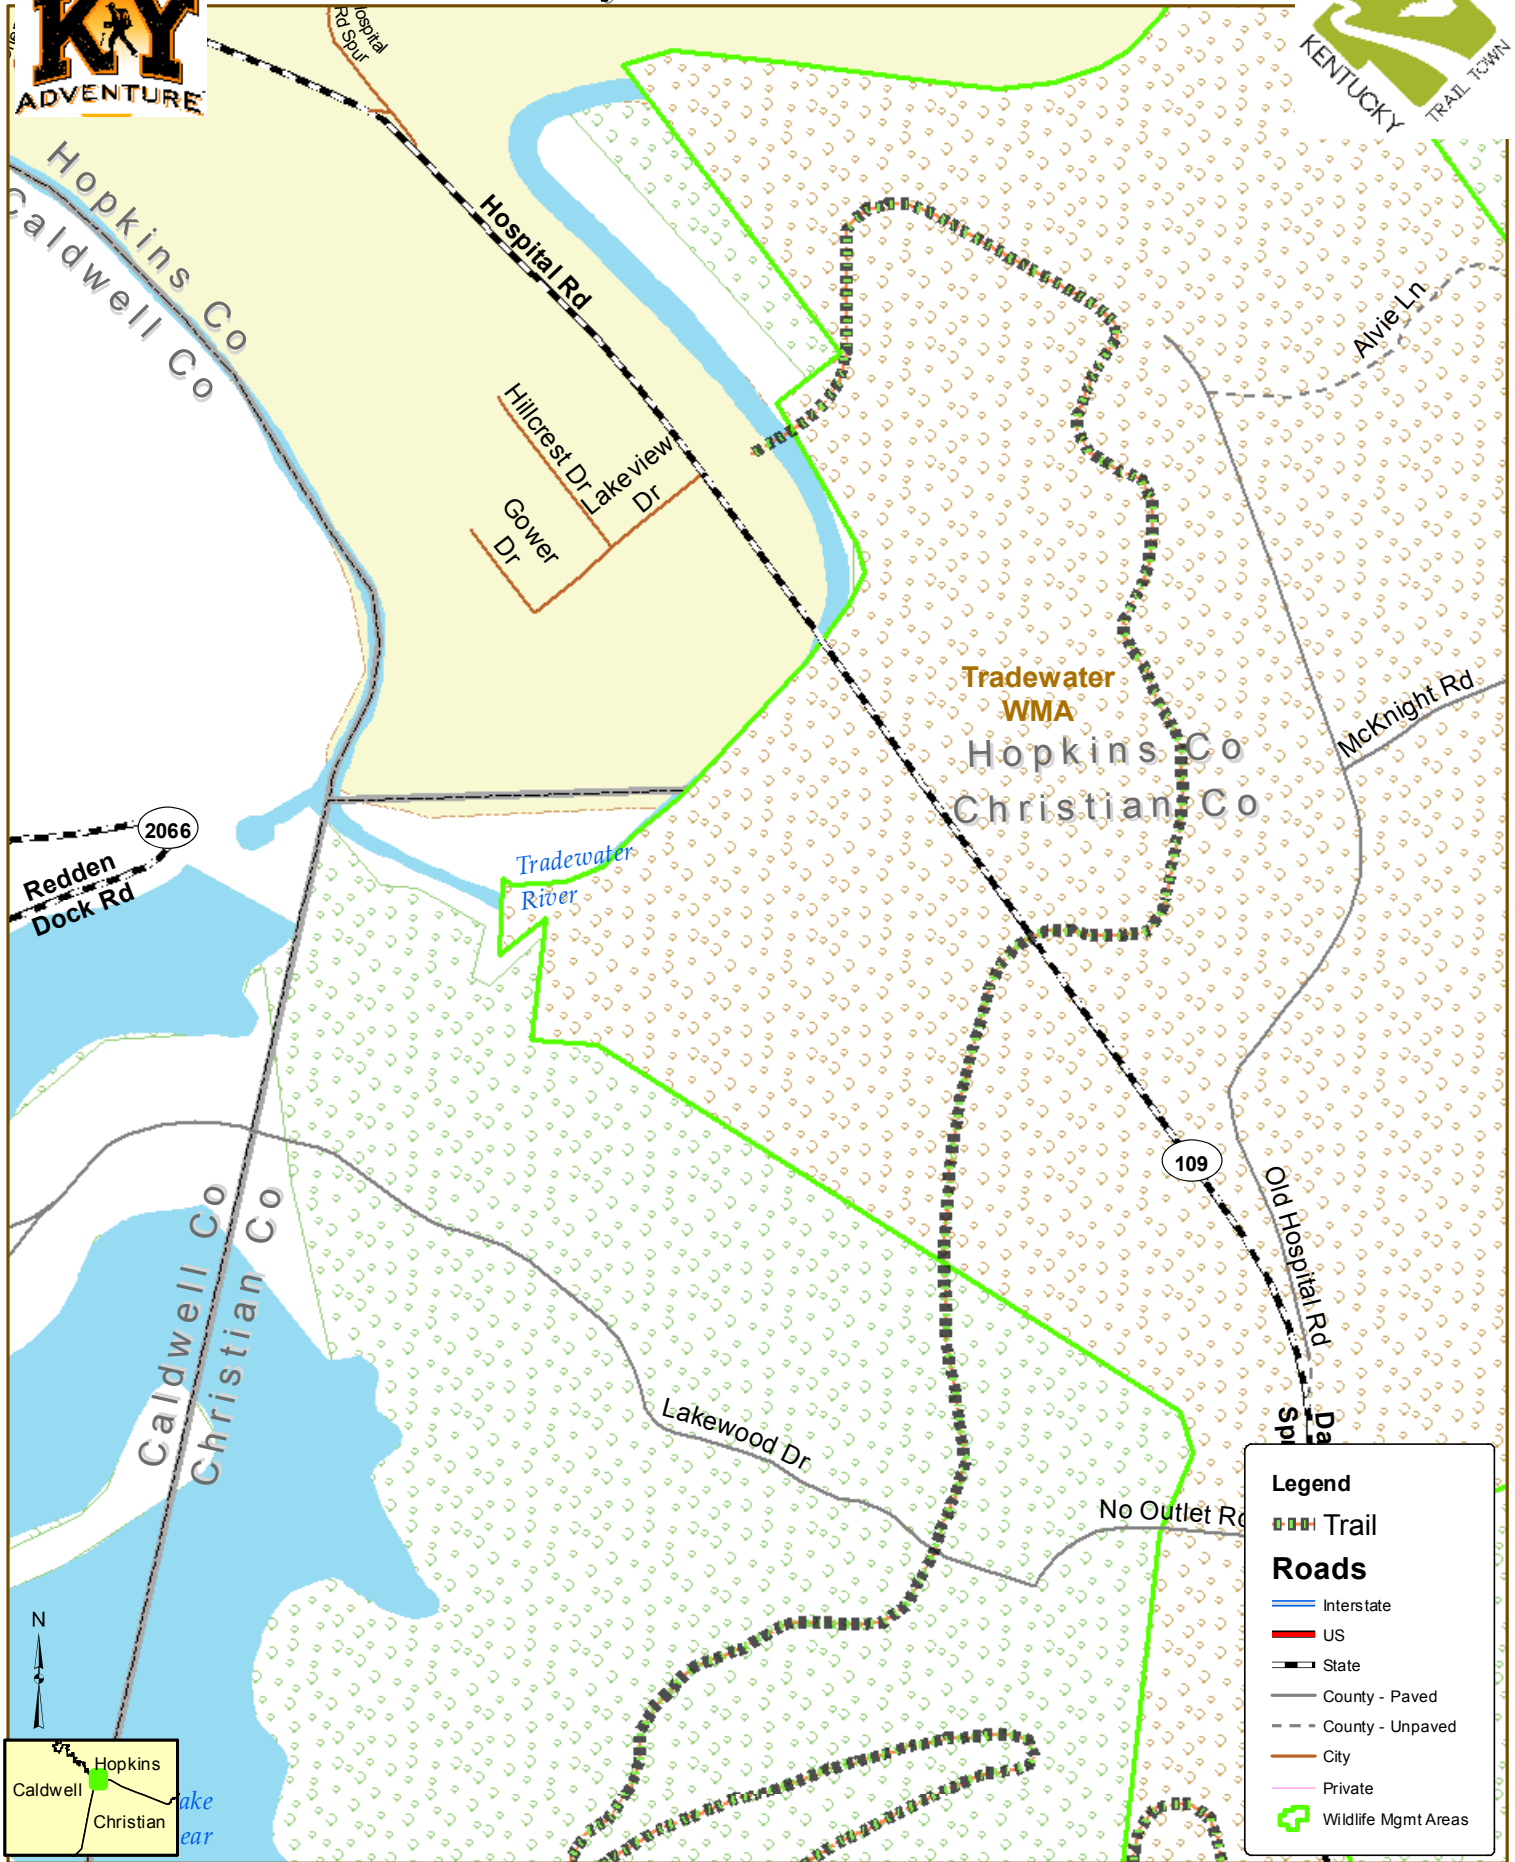

Pennyryle Nature Trail

Legend

- Trail
- Roads**
 - Interstate
 - US
 - State
 - County - Paved
 - County - Unpaved
 - City
 - Private
 - Wildlife Mgmt Areas

N

1 inch = 667 feet

0 0.1 0.2 0.3 0.4 0.5 Miles