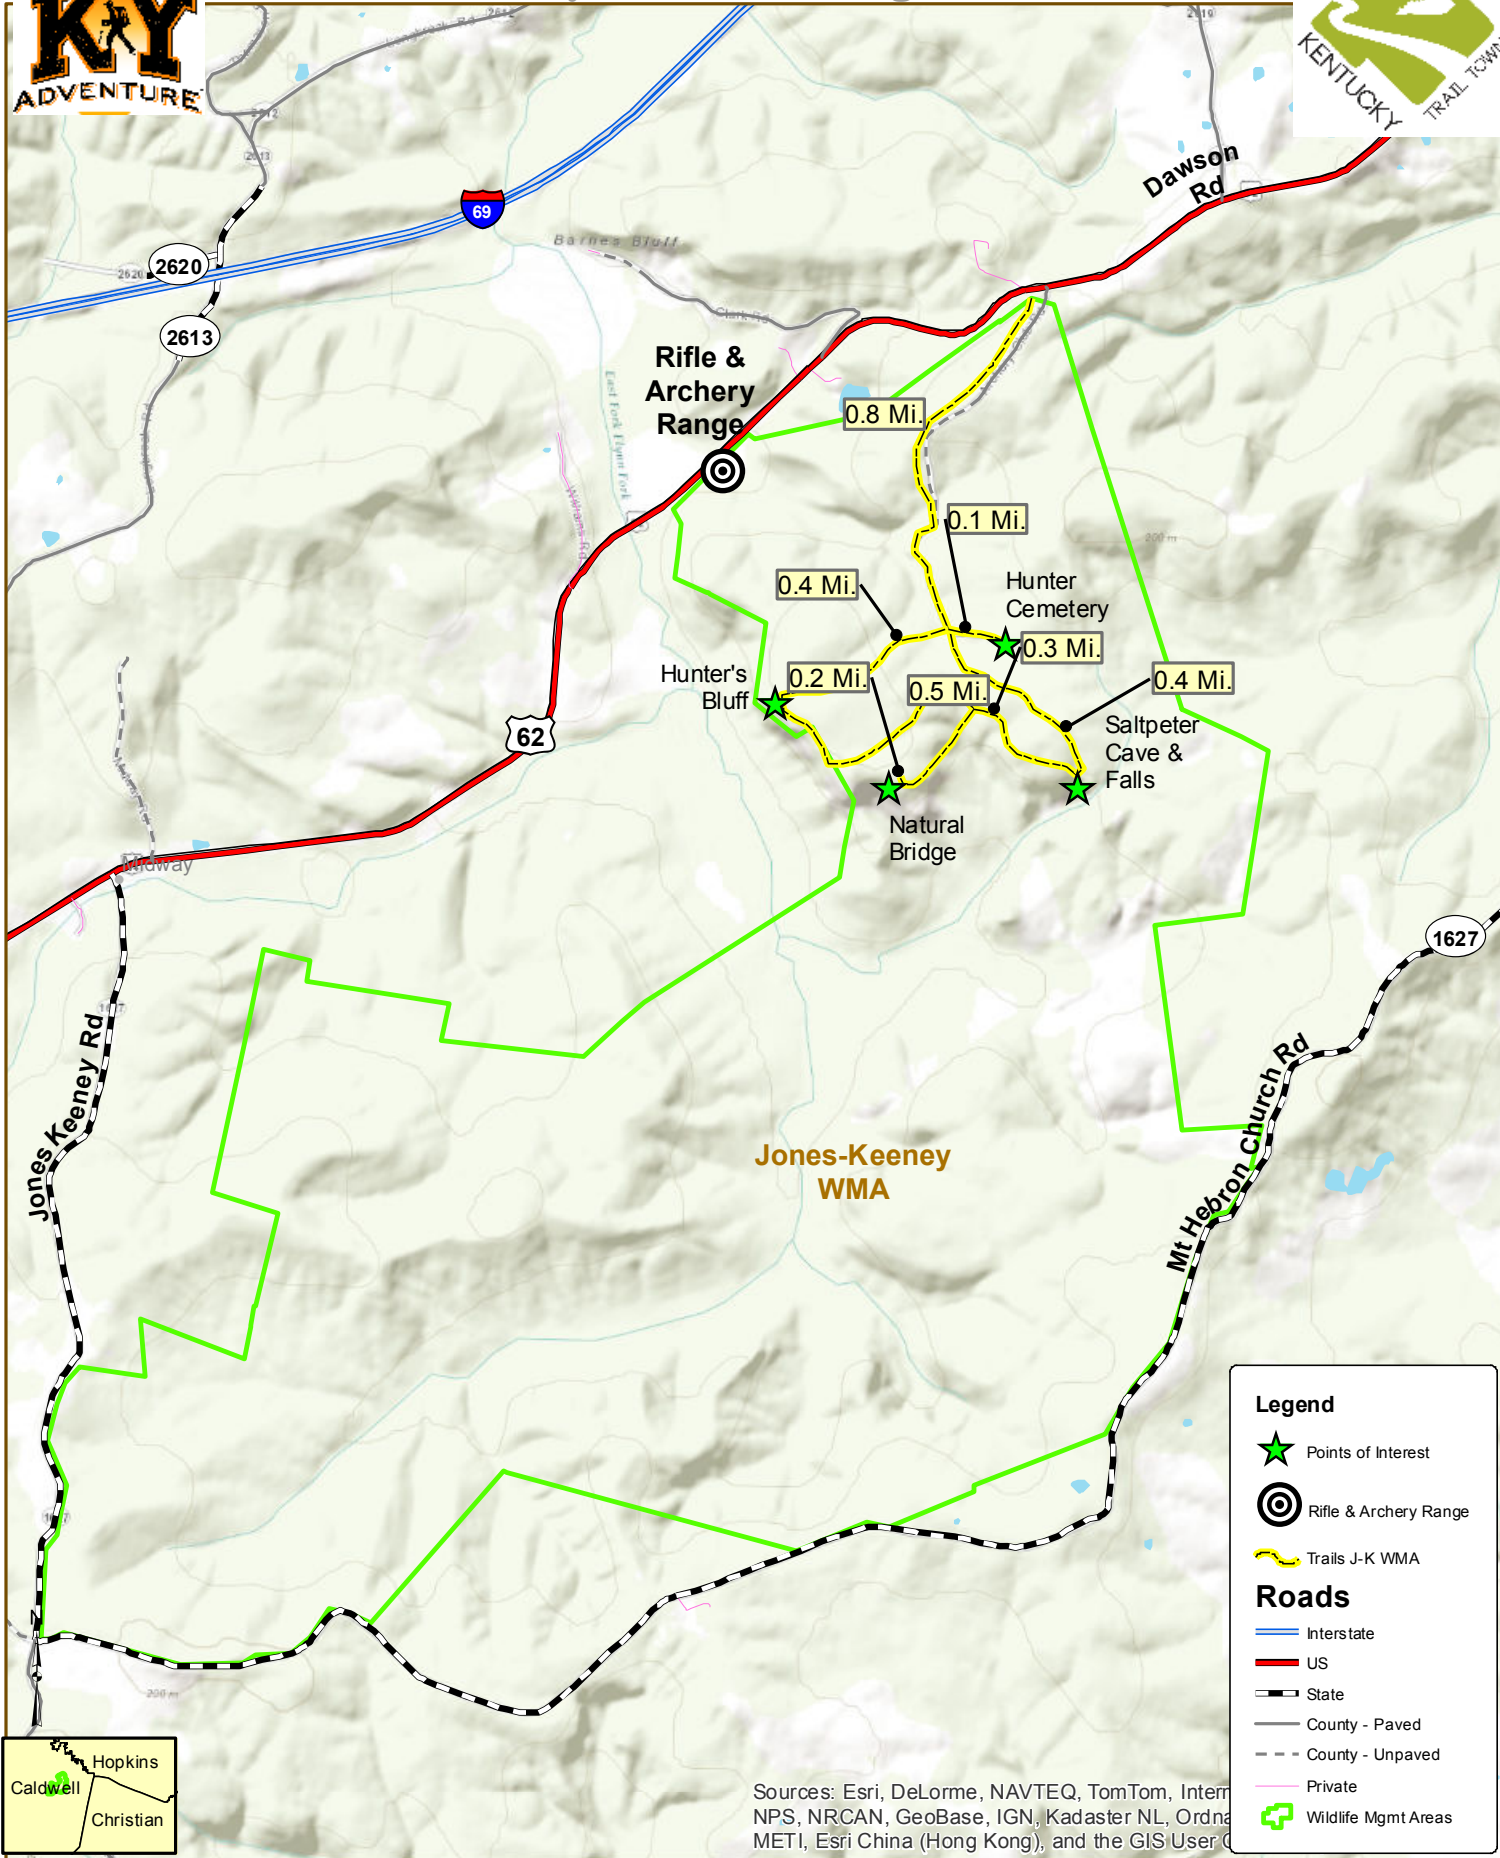

Jones-Keeney Wildlife Management Area

Legend

- ★ Points of Interest
- 🎯 Rifle & Archery Range
- 👤 Trails J-K WMA

Roads

- 🛣 Interstate
- 🛣 US
- 🛣 State
- 🛣 County - Paved
- 🛣 County - Unpaved
- 🛣 Private
- 🛣 Wildlife Mgmt Areas

Sources: Esri, DeLorme, NAVTEQ, TomTom, Intermap, NPS, NRCAN, GeoBase, IGN, Kadaster NL, Ordnance Survey, Esri China (Hong Kong), and the GIS User Community