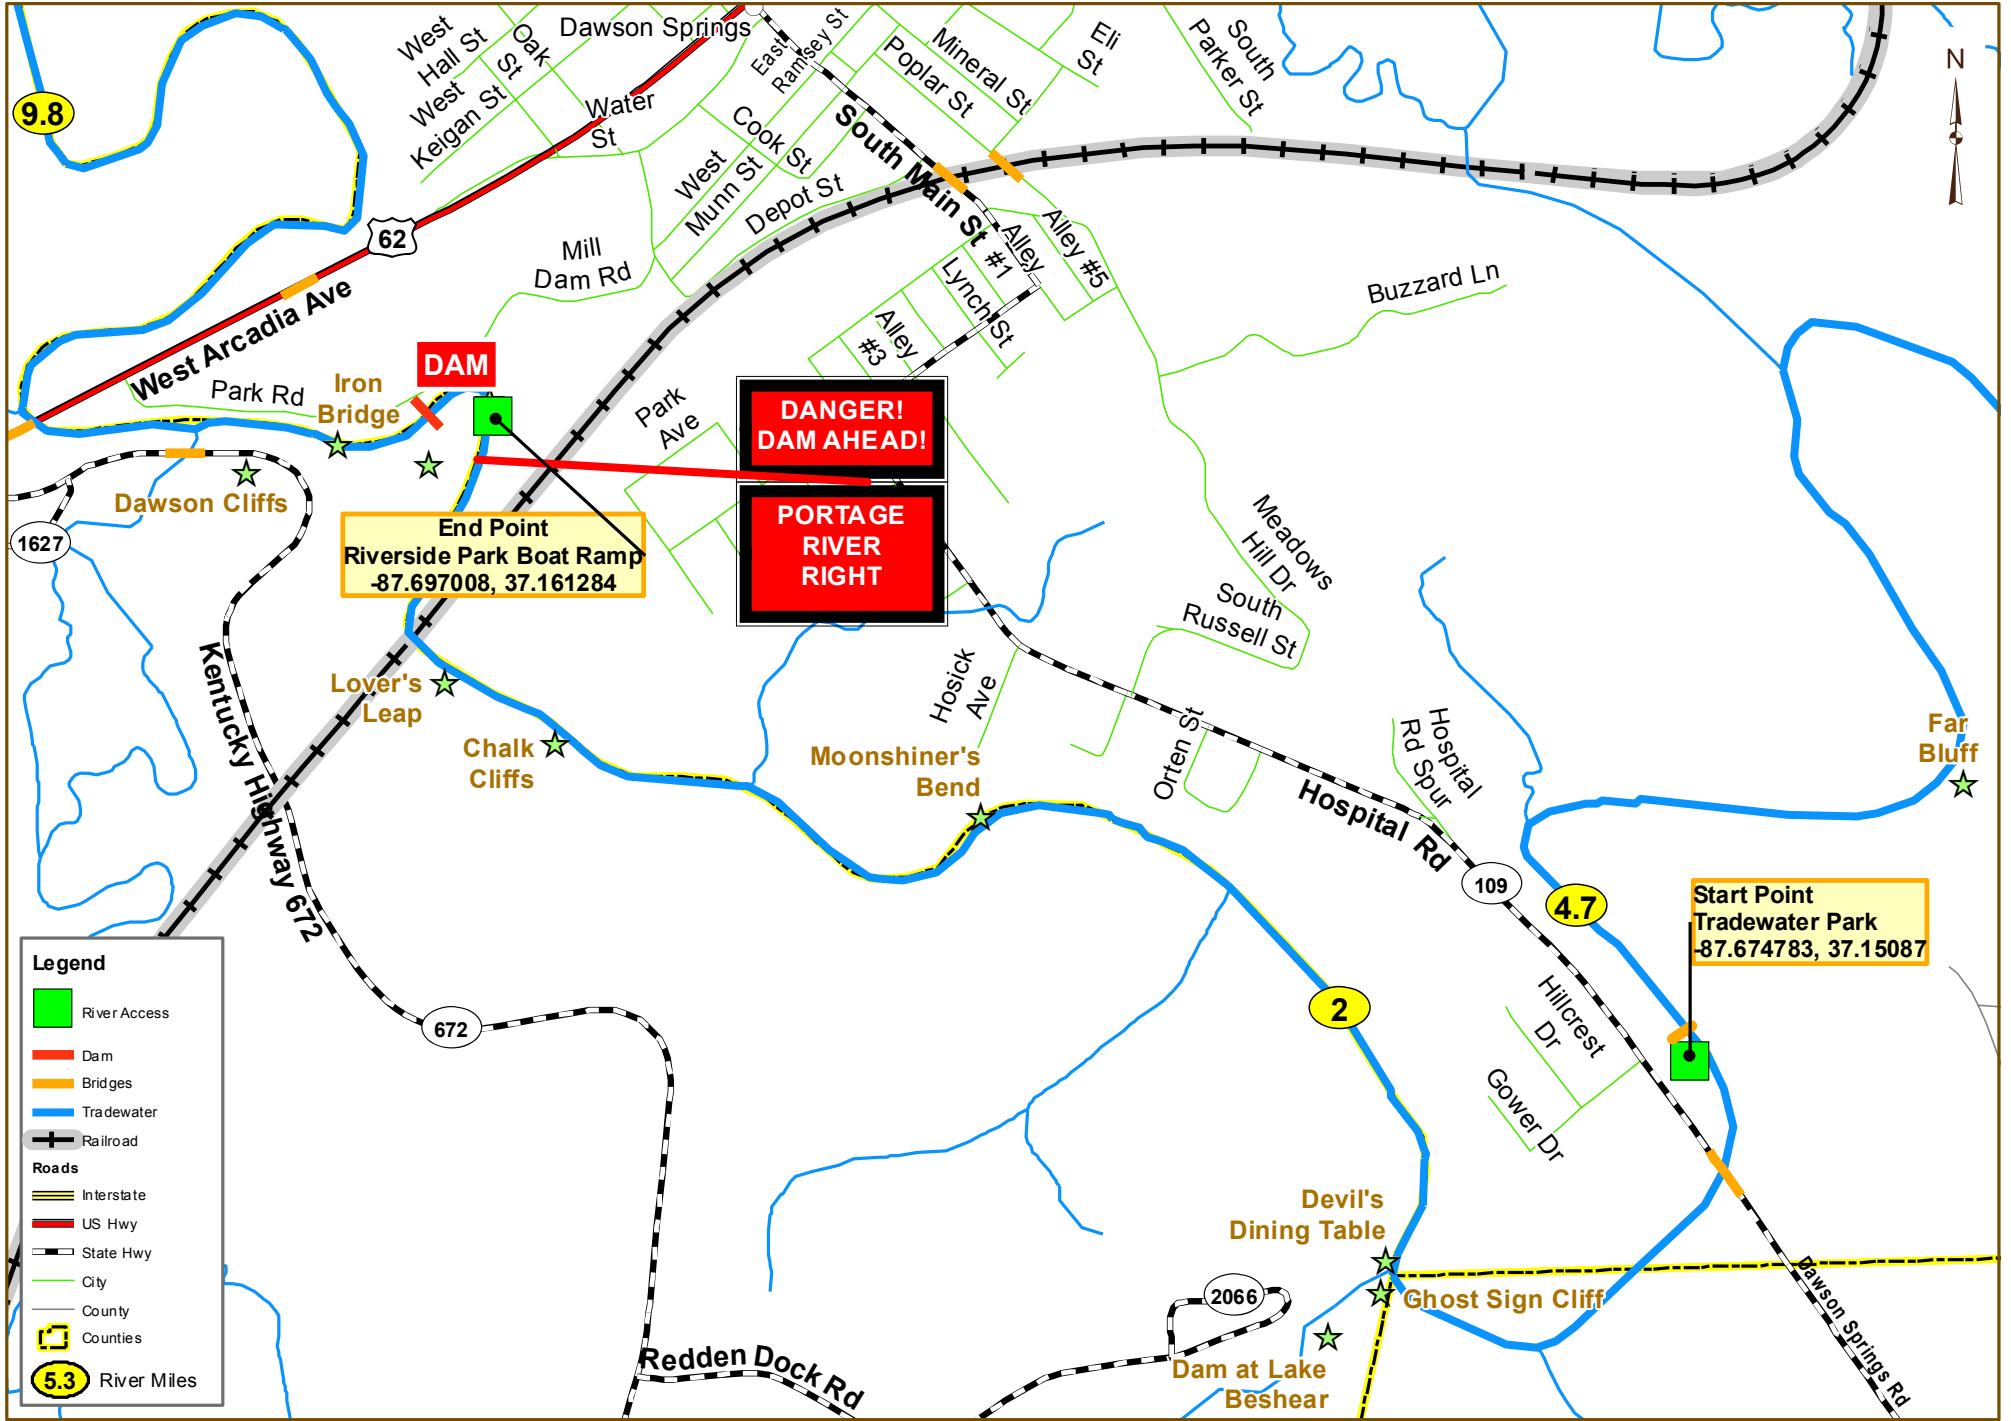

Tradewater River Area

Legend

- River Access
- Dam
- Bridges
- Tradewater
- Railroad
- Roads**
- Interstate
- US Hwy
- State Hwy
- City
- County
- Counties
- 5.3 River Miles