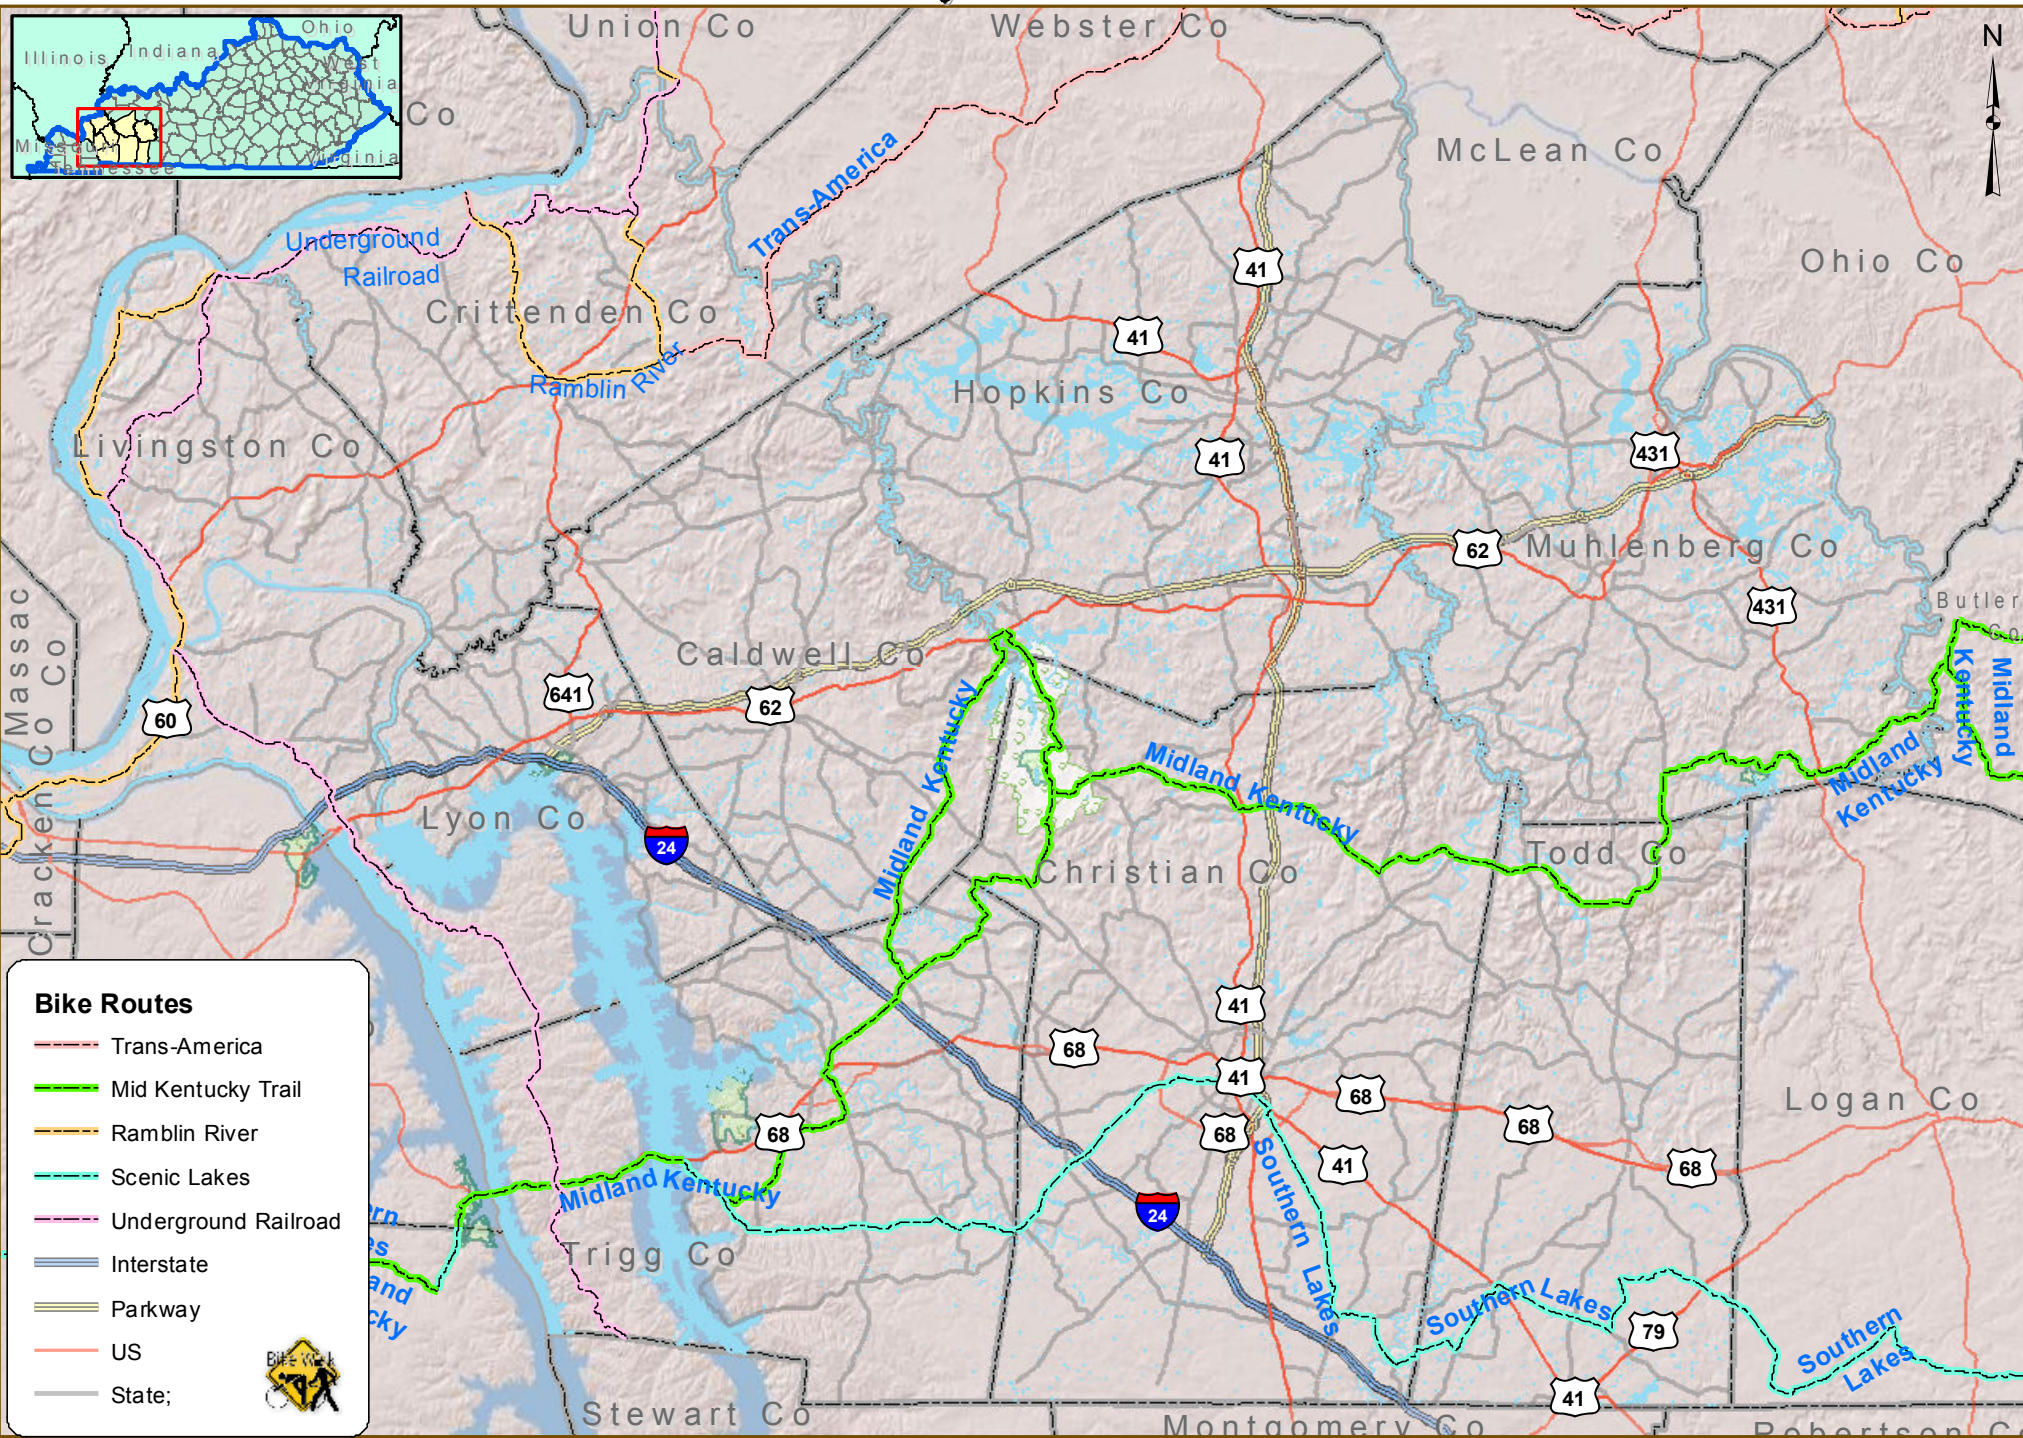

Kentucky's Bike Trails

Bike Routes

- Trans-America
- Mid Kentucky Trail
- Ramblin River
- Scenic Lakes
- Underground Railroad
- Interstate
- Parkway
- US
- State